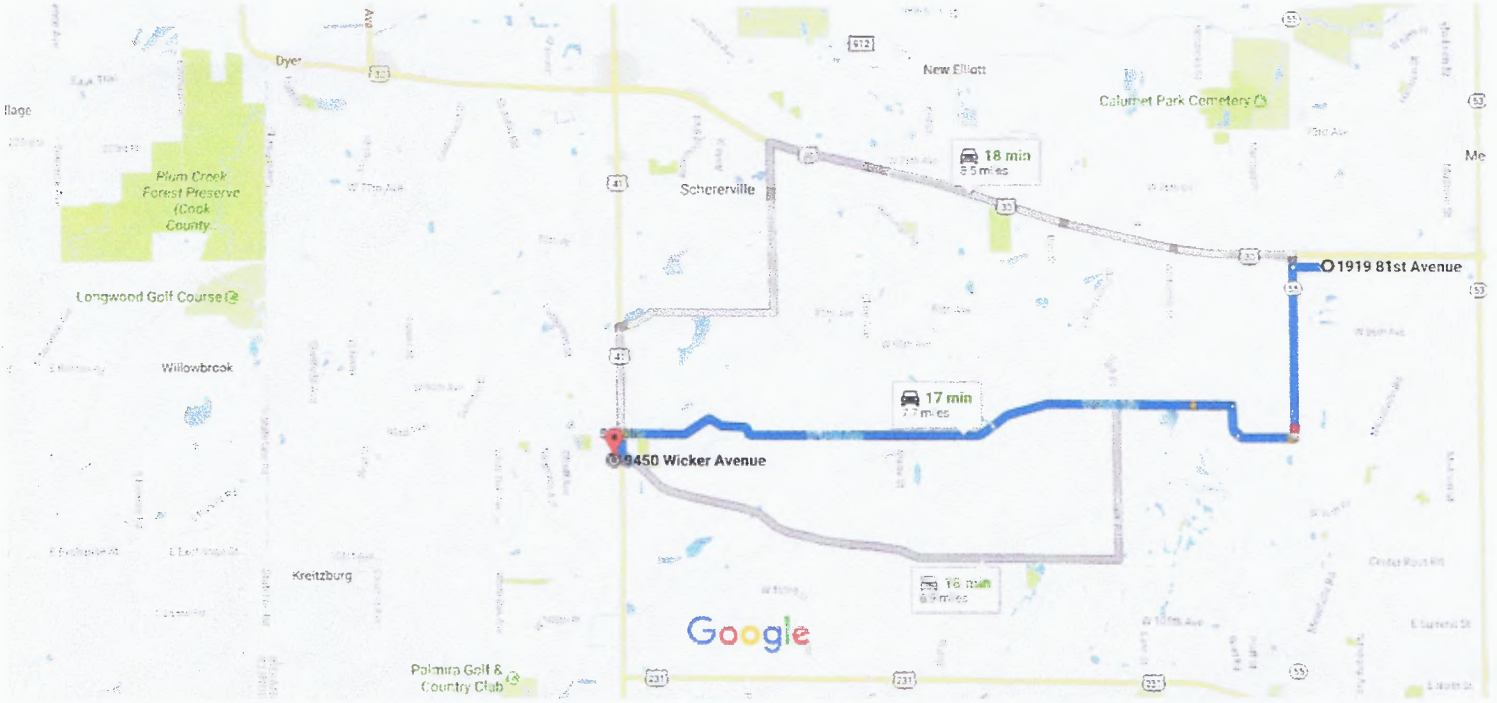

1919 West 81st Avenue, Merrillville, IN to 9450 Wicker Ave, St John, IN 46373

Drive 7.7 miles, 17 min

Map data ©2017 Google 1 mi

- 
via W 91st Ave and W 93rd Ave
17 min

Fastest route, the usual traffic

7.7 miles
  
- 
via W 101st Ave
18 min8.9 miles
  
- 
via US-30 W
18 min8.5 miles